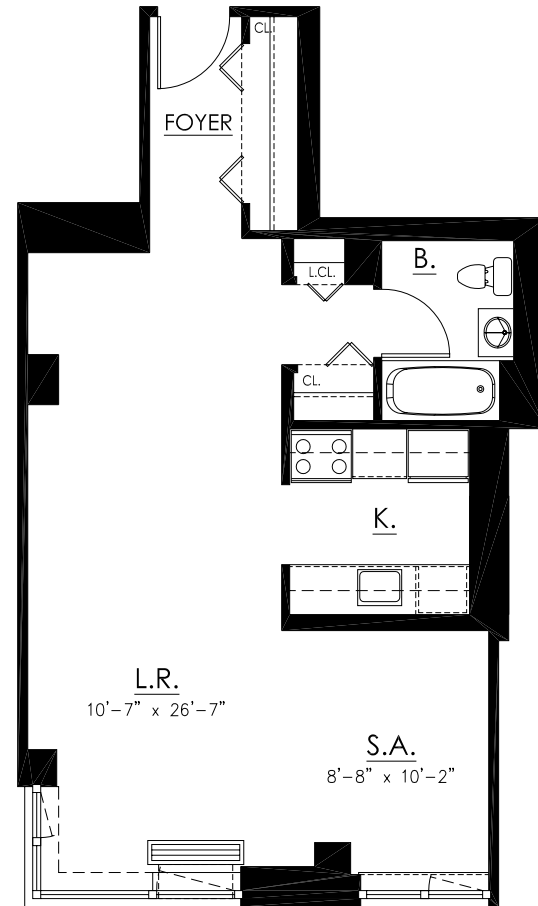

# APT. J, 2nd - 10th FLOOR

0 BEDROOM

1 BATH

AREA: 614 SQ. FT.

KEY PLAN: 2nd THRU 10th FLOOR

**CORNELL UNIVERSITY**  
WEILL MEDICAL COLLEGE

SOUTHTOWN ROOSEVELT ISLAND  
NEW YORK, NEW YORK