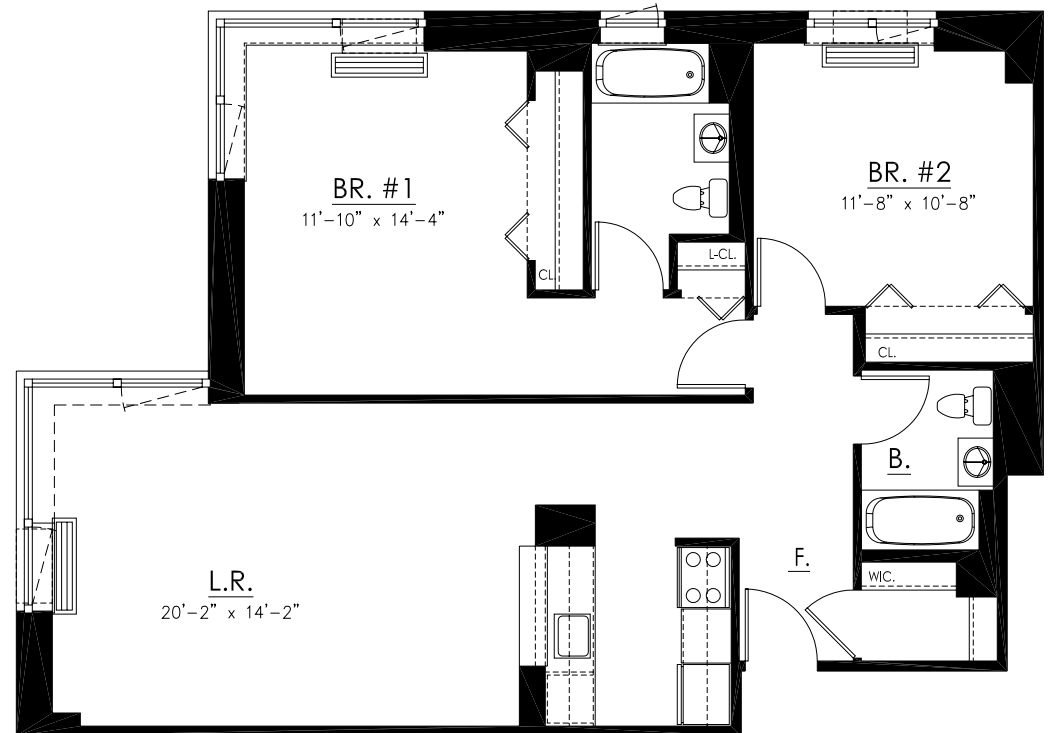

# APT. E, 2nd - 11th FLOOR

2 BEDROOMS  
2 BATHS

AREA: 1,080 SQ. FT.

KEY PLAN: 2nd THRU 11th FLOOR

**CORNELL UNIVERSITY**  
WEILL MEDICAL COLLEGE  
SOUTHTOWN ROOSEVELT ISLAND  
NEW YORK, NEW YORK