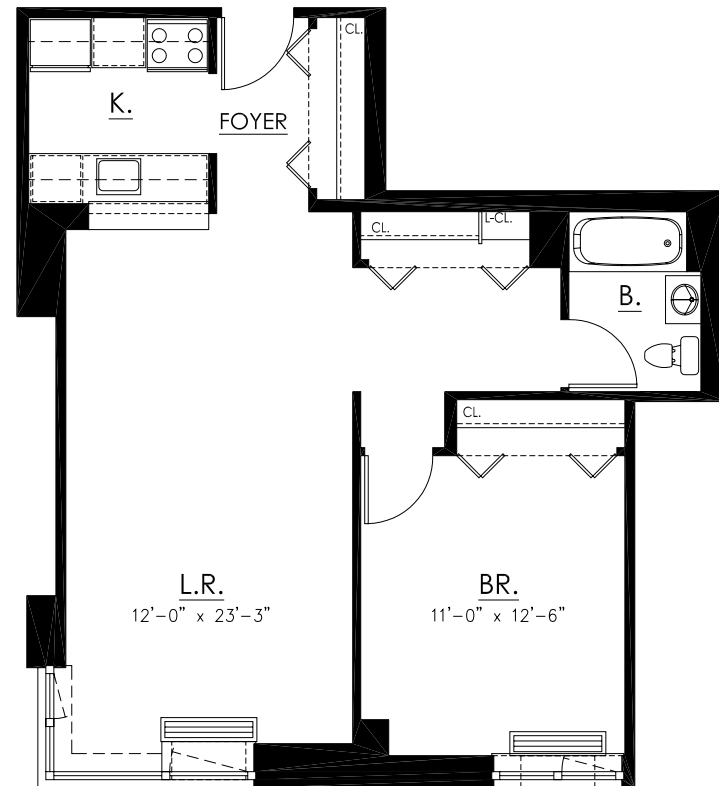

# APT. G, 2nd - 16th FLOOR

1 BEDROOM

1 BATH

AREA: 723 SQ. FT.

KEY PLAN: 2nd THRU 16th FLOOR

**CORNELL UNIVERSITY**  
WEILL MEDICAL COLLEGE

SOUTHTOWN ROOSEVELT ISLAND  
NEW YORK, NEW YORK